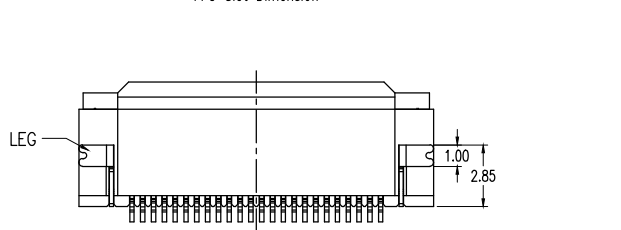

Note:

- Material
 - Housing: LCP UL94-V0 Color:Natural.
 - Actuator: LCP UL94-V0 Color:Black.
 - Contact: Phosphor Bronze.
 - LEG: Brass.
- Plating
 - Contact: Matte Tin Or Gold Plating Nickel Overall .
 - LEG: Matte Tin Plating Over Nickel.
- Rating:
 - Operating Voltage: 50V AC/DC.
 - Current Rating: 0.4A AC/DC.
 - Operating Temperature: -25°C~+85°C.

4.Part Number:

		公認/UNLESS OTHERWISE SPECIFIED TOLERANCES ARE		單位/Unit	品名/Title :
		mm		比例/Scale	FPC 0.5Pitch 2.0H ZIF 掀蓋式
		.X ±0.25		Free	料號/Part No :
		.XX ±0.15		Size	LFPC0521-XXRL-TAX
		.XXX ±0.10		A4	圖號/Drawing No :
A0	NEW DRAWING	2018.06.13			
REV	概述/REVISION	日期/DATE			