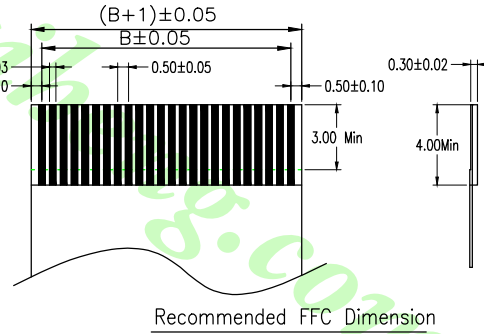

Note:

- Material
 - Housing: LCP UL94-V0 Color:Natural.
 - Actuator: LCP UL94-V0 Color:Black.
 - Contact: Phosphor Bronze.
 - LEG: Brass.
- Plating
 - Contact: Matte Tin Or Gold Plating Nickel Overall .
 - LEG: Matte Tin Plating Over Nickel.
- Rating:
 - Operating Voltage: 50V AC/DC.
 - Current Rating: 0.4A AC/DC.
 - Operating Temperature: -25°C~+85°C.

4.Part Number:

		公認/UNLESS OTHERWISE SPECIFIED TOLERANCES ARE		單位/Unit	品名/Title :
		mm		比例/Scale	FPC 0.5Pitch 2.0H ZIF 掀蓋式
		.X ±0.25		Free	料號/Part No :
		.XX ±0.15		Size	LFPC0521-XXRL-TAX
		.XXX ±0.10		A4	圖號/Drawing No :
A0	NEW DRAWING	2018.06.13			
REV	概述/REVISION	日期/DATE			